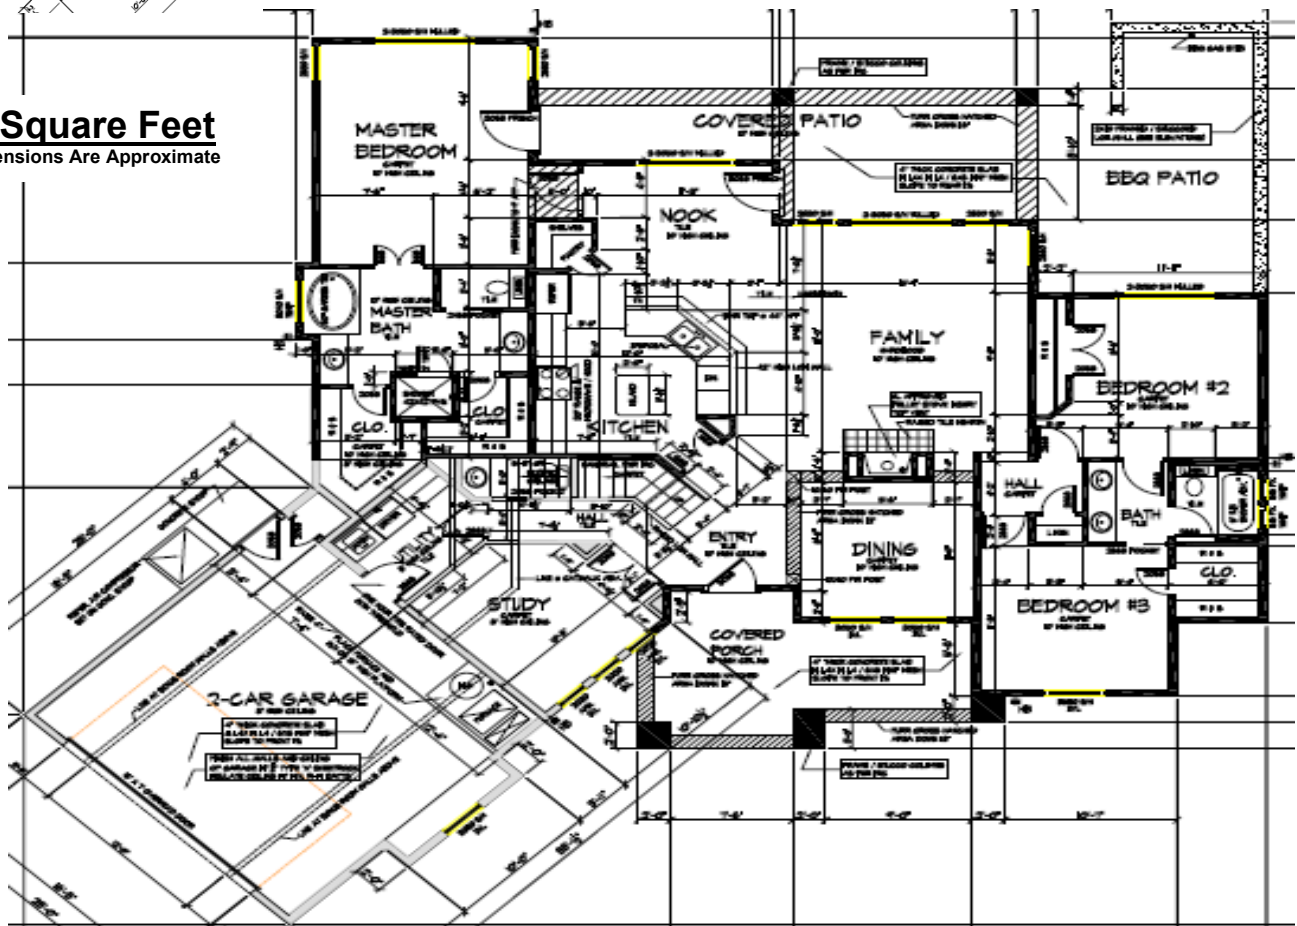

* Elevations and floor plans depicted may include options and upgrades
Prices subject to change without notice

The Fort Sumner

2451 Square Feet

2451 Square Feet
 Room Dimensions Are Approximate

FLOOR PLANS YOU CAN CHANGE