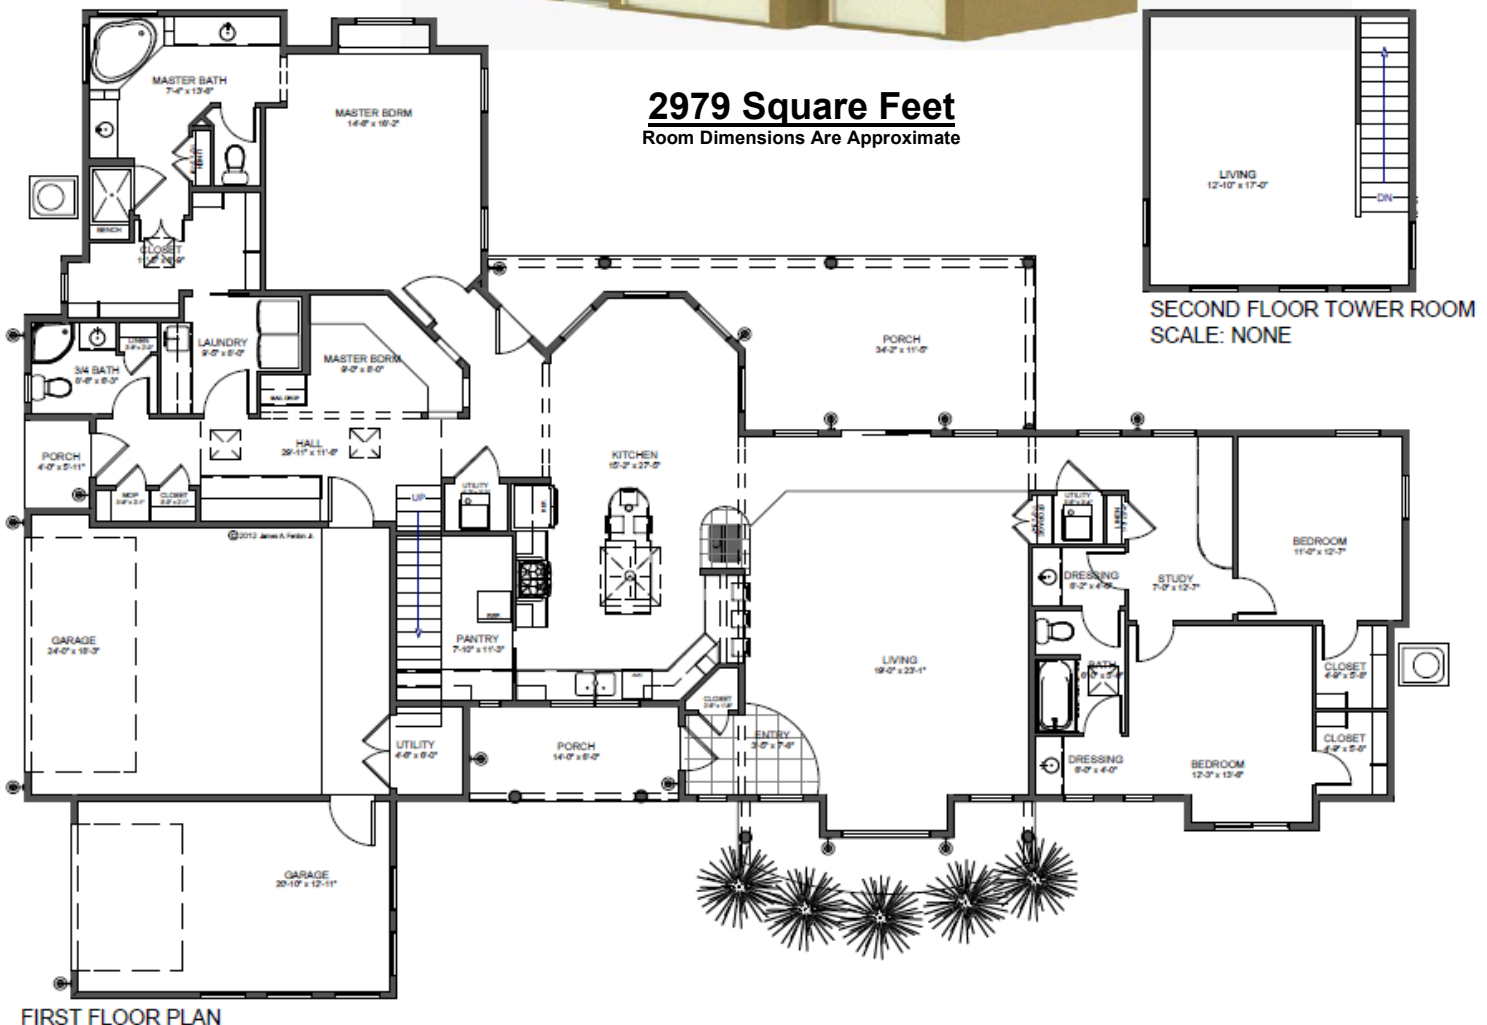

* Elevations and floor plans depicted may include options and upgrades
Prices subject to change without notice

The Chimayo

2979 Square Feet

2979 Square Feet
 Room Dimensions Are Approximate

**FLOOR PLANS YOU CAN CHANGE
 TO MEET YOUR NEEDS**